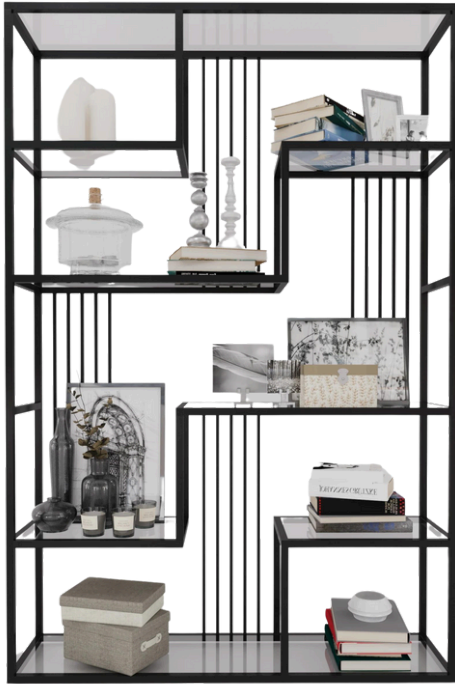

BEST SELLER

Product #1201

BATTER CUPBOARD

Brand : Sembol Metal / Jack Arti

Material : Wood, Metal

Dimension : 180 CM x 220 CM

Available Colors

Product #1202

BATTER II SUPBOARD

Brand : Sembol Metal / Jack Arti

Material : Wood, Metal

Dimension : 180 CM x 200 CM

Available Colors

BEST SELLER

Product #1203

POINT CUPBOARD

Brand : Sembol Metal / Jack Arti
Material : Wood or Glass, Metal
Dimension : 180 CM x 120 CM

Available Colors

Product #1204

CASE SUPBOARD

Brand : Sembol Metal / Jack Arti
Material : Wood or Glass, Metal
Dimension : 180 CM x 100 CM