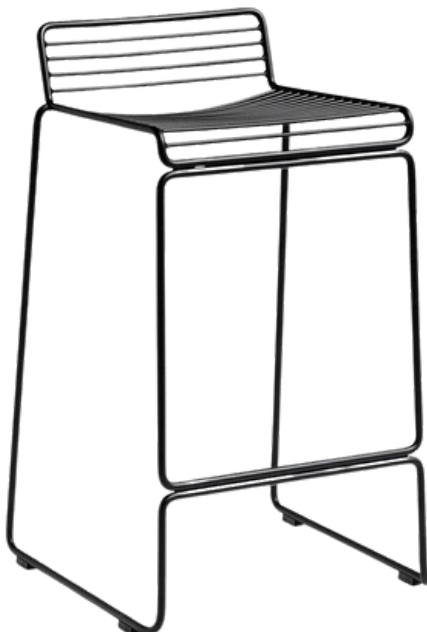

Material : Wood, Metal

Dimension : 87 CM x 55 CM

Available Colors

BEST SELLER

Product #0223

TALOS CHAIR

Brand : Sembol Metal / Jack Arti
Material : Metal
Dimension : 79 CM x 67 CM

Available Colors