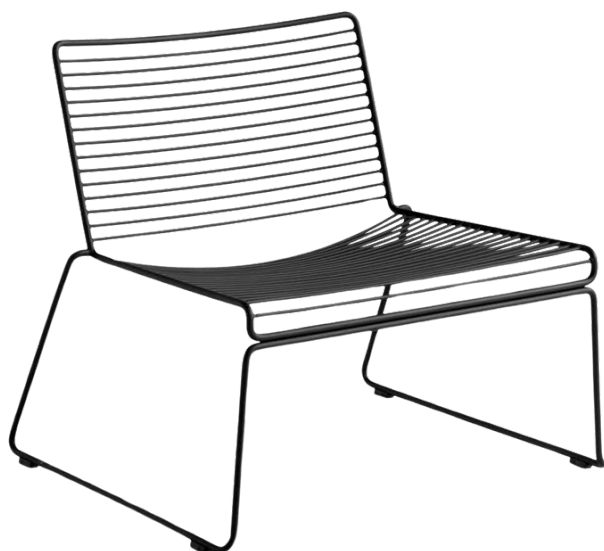

BEST SELLER

Product #0211

KEYSS CHAIR

Brand : Sembol Metal / Jack Arti

Material : Wood, Metal

Dimension : 70 CM x 67 CM

Available Colors