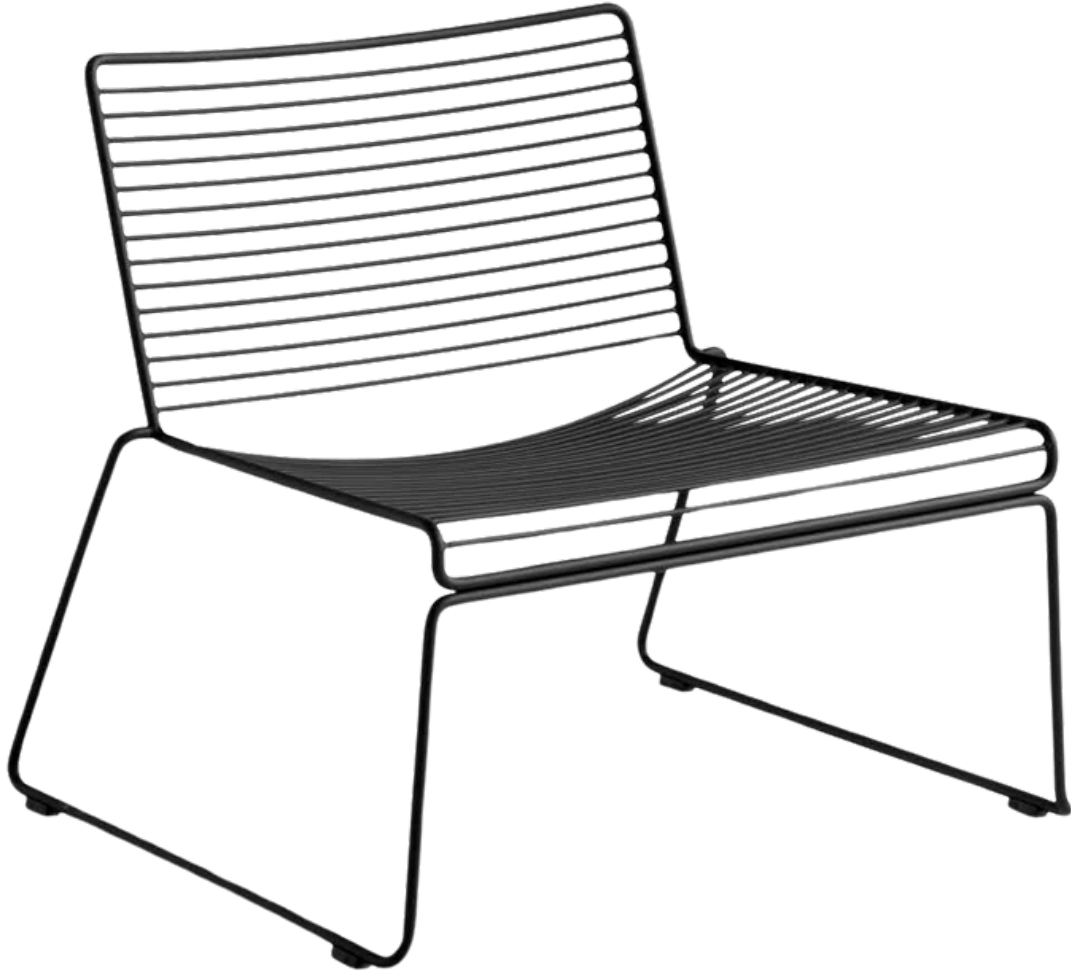

SANDALYE MODELLERİ

Dayanıklı yapısı sayesinde iç ve dış mekanlarda kullanıma uygun olan sandalye modellerimiz çeşitli renk ve desen seçenekleriyle her tür dekorasyona uyum sağlar. Estetik görünümünün yanı sıra kolay temizlenebilir özellikleriyle de pratik bir tercihtir. Kataloğumuzdan beğendiğiniz modeli seçebilir ya da kendi modelinizi üretmek için iletişime geçebilirsiniz.