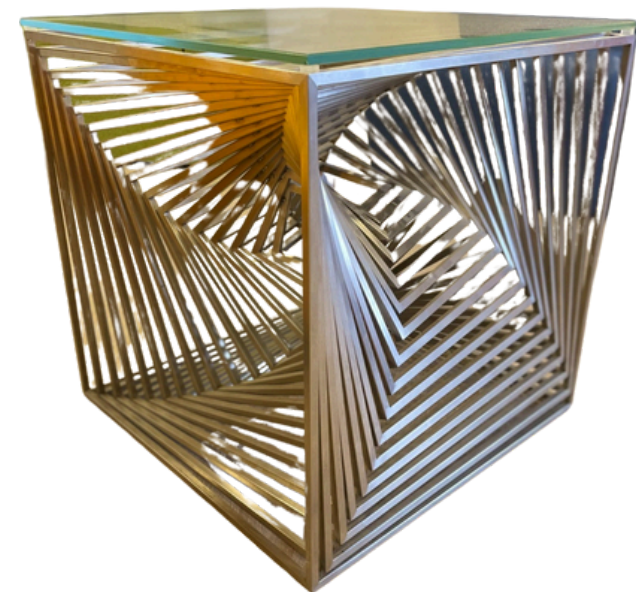

TYPE CUBE TABLE

Brand : Sembol Metal / Jack Arti
Material : Wood, Metal
Dimension : 80 CM x 80 CM